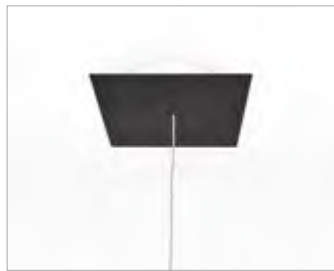

rosoni - ceiling roses

Rosoni per sistemi a sospensione 24V - Ceiling roses for suspension systems 24V

50/60Hz 220-230V - 60W

ROSONE COMPLETO DI DRIVER 60W
CEILING ROSE WITH DRIVER 60W

Code	W	Codici finiture - Finishes codes
0993/60	60W	.01 Bianco - White
0993/60	60W	.02 Nero con base bianca - Black with white base