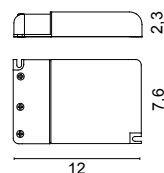

1-12 Spotlight

SELV 8 cm

0717/DIM60/VIN: 220 - 240V
OUT: 24V - 60W

1-12 Spotlight

SELV 8 cm

DRIVERS IP a tensione costante
IP DRIVERS constant voltage**0033/IP**IN: 220 - 240V
OUT: 24V - 14,4W
1-2 Spotlight