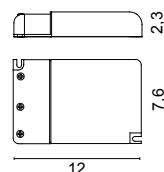

1-12 Spotlight

SELV 8 cm

0717/DIM60/VIN: 220 - 240V
OUT: 24V - 60W

1-12 Spotlight

SELV 8 cm

DRIVERS IP a tensione costante
IP DRIVERS constant voltage**0033/IP**IN: 220 - 240V
OUT: 24V - 14,4W
1-2 Spotlight