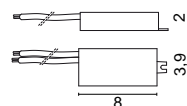

1-12 Spotlight

SELV 8 cm

0717/DIM60/VIN: 220 - 240V
OUT: 24V - 60W

1-12 Spotlight

SELV 8 cm

DRIVERS IP a tensione costante
IP DRIVERS constant voltage**0033/IP**IN: 220 - 240V
OUT: 24V - 14,4W
1-2 Spotlight