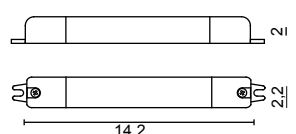

drivers

LED DRIVERS in tensione costante
LED DRIVERS constant voltage**0155**IN: 100 - 240V
OUT: 24V - 13W

1-2 Spotlight

SELV 3,2 cm

0156IN: 100 - 240V
OUT: 24V - 25W

1-5 Spotlight

SELV 6 cm

DRIVERS DIMMERABILI in tensione costante
DIMMABLE LED DRIVERS constant voltage**0717/DIM60**IN: 220 - 240V
OUT: 24V - 60W

1-12 Spotlight

SELV 8 cm

0717/DIM60/VIN: 220 - 240V
OUT: 24V - 60W

1-12 Spotlight

SELV 8 cm

DRIVERS IP a tensione costante
IP DRIVERS constant voltage**0033/IP**IN: 220 - 240V
OUT: 24V - 14,4W
1-2 Spotlight