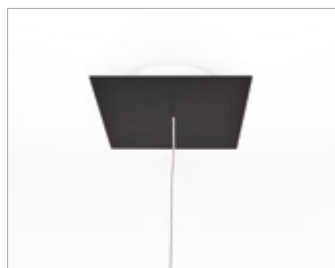

50/60Hz 220-230V - 60W

ROSONE COMPLETO DI DRIVER 60W
CEILING ROSE WITH DRIVER 60W

Code	W	Codici finiture - Finishes codes
0993/60	60W	.01 Bianco - White
0993/60	60W	.02 Nero con base bianca - Black with white base

0,60 Kg

DIMMERAZIONE
DIMMING

PUSH	1...10V	DA11
/P	/V	/D
/P	/V	/D