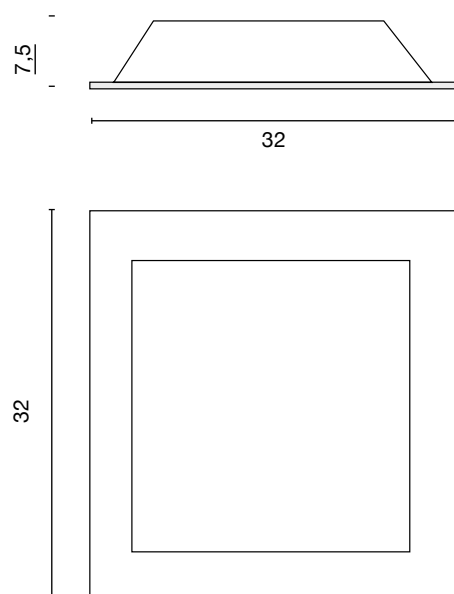

scheda tecnica - data sheet

modello: model:	FLIP MAXI											
codice: code:	5159											
design:	ABS Studio											
anno - year:	2020											
tipologia: typology:	lampada da parete/soffitto wall/ceiling lamp											
materiali: materials:	struttura in alluminio, cornice in metallo, diffusore in metacrilato aluminum structure, metal frame, methacrylate diffuser											
luce: light:	LED diffusa LED diffused											
sorgente luminosa: light sources:	/W LED 17,3W 2330lm 4000K /WW LED 17,3W 2200lm 3000K											
grado IP - IP grade:	20											
peso netto - net weight:	2,30 Kg											
finiture - finishes:	<table border="0"> <tr> <td>.01 bianco</td> <td>.01 white</td> </tr> <tr> <td>.02 nero</td> <td>.02 black</td> </tr> <tr> <td>.31 cromato</td> <td>.31 cromed</td> </tr> <tr> <td>.32 nikel satinato</td> <td>.32 nickel mat</td> </tr> <tr> <td>.35 sabbia</td> <td>.35 sand</td> </tr> </table>		.01 bianco	.01 white	.02 nero	.02 black	.31 cromato	.31 cromed	.32 nikel satinato	.32 nickel mat	.35 sabbia	.35 sand
.01 bianco	.01 white											
.02 nero	.02 black											
.31 cromato	.31 cromed											
.32 nikel satinato	.32 nickel mat											
.35 sabbia	.35 sand											
marcatura: marking:	CE											
simboli costruttivi: symbols:												

Schema di fissaggio a parete o plafone.
Outline for wall or ceiling fitting.

Dimensioni - Dimensions

EGOLUCE s.r.l, via I.Newton 12 - 20016 Pero - Milano
 telefono +39 02 339586.1 - fax. +39 02 3535112
 e-mail: info@egoluce.com - <http://www.egoluce.com>