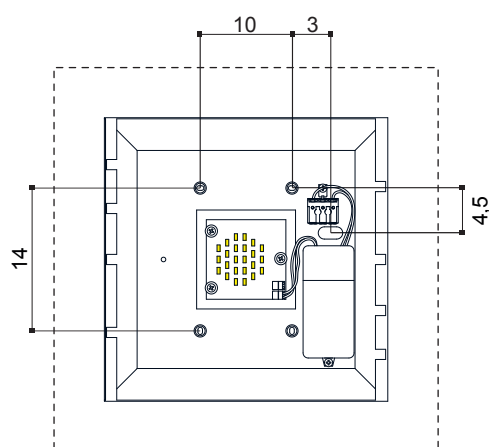

scheda tecnica - data sheet

modello: model:	FLIP MAXI											
codice: code:	5159											
design:	ABS Studio											
anno - year:	2020											
tipologia: typology:	lampada da parete/soffitto wall/ceiling lamp											
materiali: materials:	struttura in alluminio, cornice in metallo, diffusore in metacrilato aluminum structure, metal frame, methacrylate diffuser											
luce: light:	LED diffusa LED diffused											
sorgente luminosa: light sources:	/W LED 17,3W 2330lm 4000K /WW LED 17,3W 2200lm 3000K											
grado IP - IP grade:	20											
peso netto - net weight:	2,30 Kg											
finiture - finishes:	<table border="0"> <tr> <td>.01 bianco</td> <td>.01 white</td> </tr> <tr> <td>.02 nero</td> <td>.02 black</td> </tr> <tr> <td>.31 cromato</td> <td>.31 cromed</td> </tr> <tr> <td>.32 nikel satinato</td> <td>.32 nickel mat</td> </tr> <tr> <td>.35 sabbia</td> <td>.35 sand</td> </tr> </table>		.01 bianco	.01 white	.02 nero	.02 black	.31 cromato	.31 cromed	.32 nikel satinato	.32 nickel mat	.35 sabbia	.35 sand
.01 bianco	.01 white											
.02 nero	.02 black											
.31 cromato	.31 cromed											
.32 nikel satinato	.32 nickel mat											
.35 sabbia	.35 sand											
marcatura: marking:	CE											
simboli costruttivi: symbols:												

Schema di fissaggio a parete o plafone.
Outline for wall or ceiling fitting.

Dimensioni - Dimensions

EGOLUCE s.r.l, via I.Newton 12 - 20016 Pero - Milano
 telefono +39 02 339586.1 - fax. +39 02 3535112
 e-mail: info@egoluce.com - <http://www.egoluce.com>